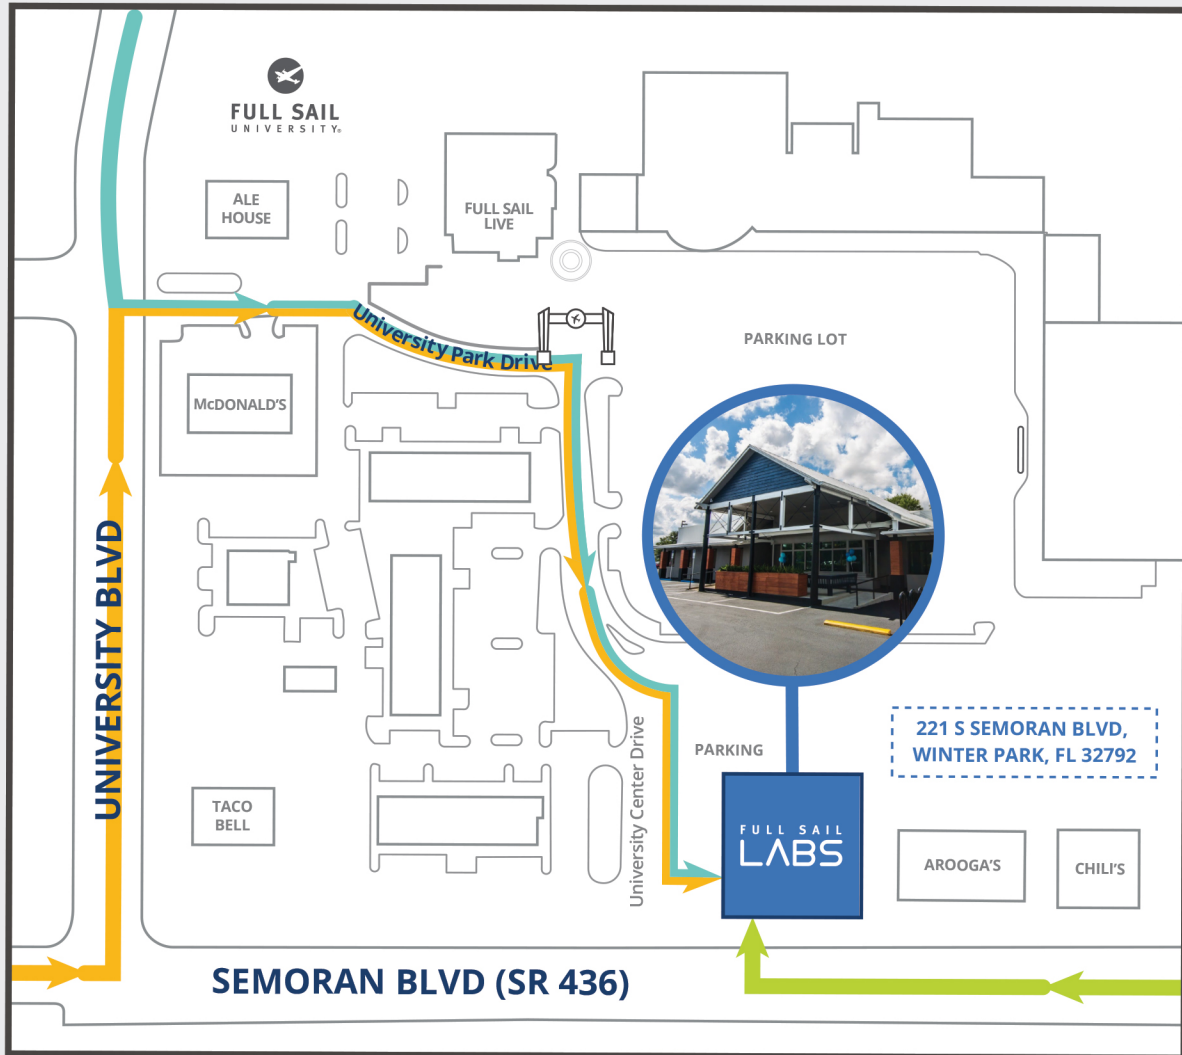

FULL SAIL LABS

DIRECTIONS

-  Coming from the North on Semoran Blvd (SR 436), turn left on University Blvd. At the first traffic light turn right onto Driggs Dr. which merges with University Park Dr. Make a right at the stop sign. The destination will be on the left.
-  If you're coming from the South on Semoran Blvd (SR 436), turn right onto University Center Dr. Full Sail Labs building is on the right.
-  Coming from the East on University Blvd, make a left on Driggs Dr. which merges with University Park Dr. Make a right at the stop sign. The destination will be on the left.